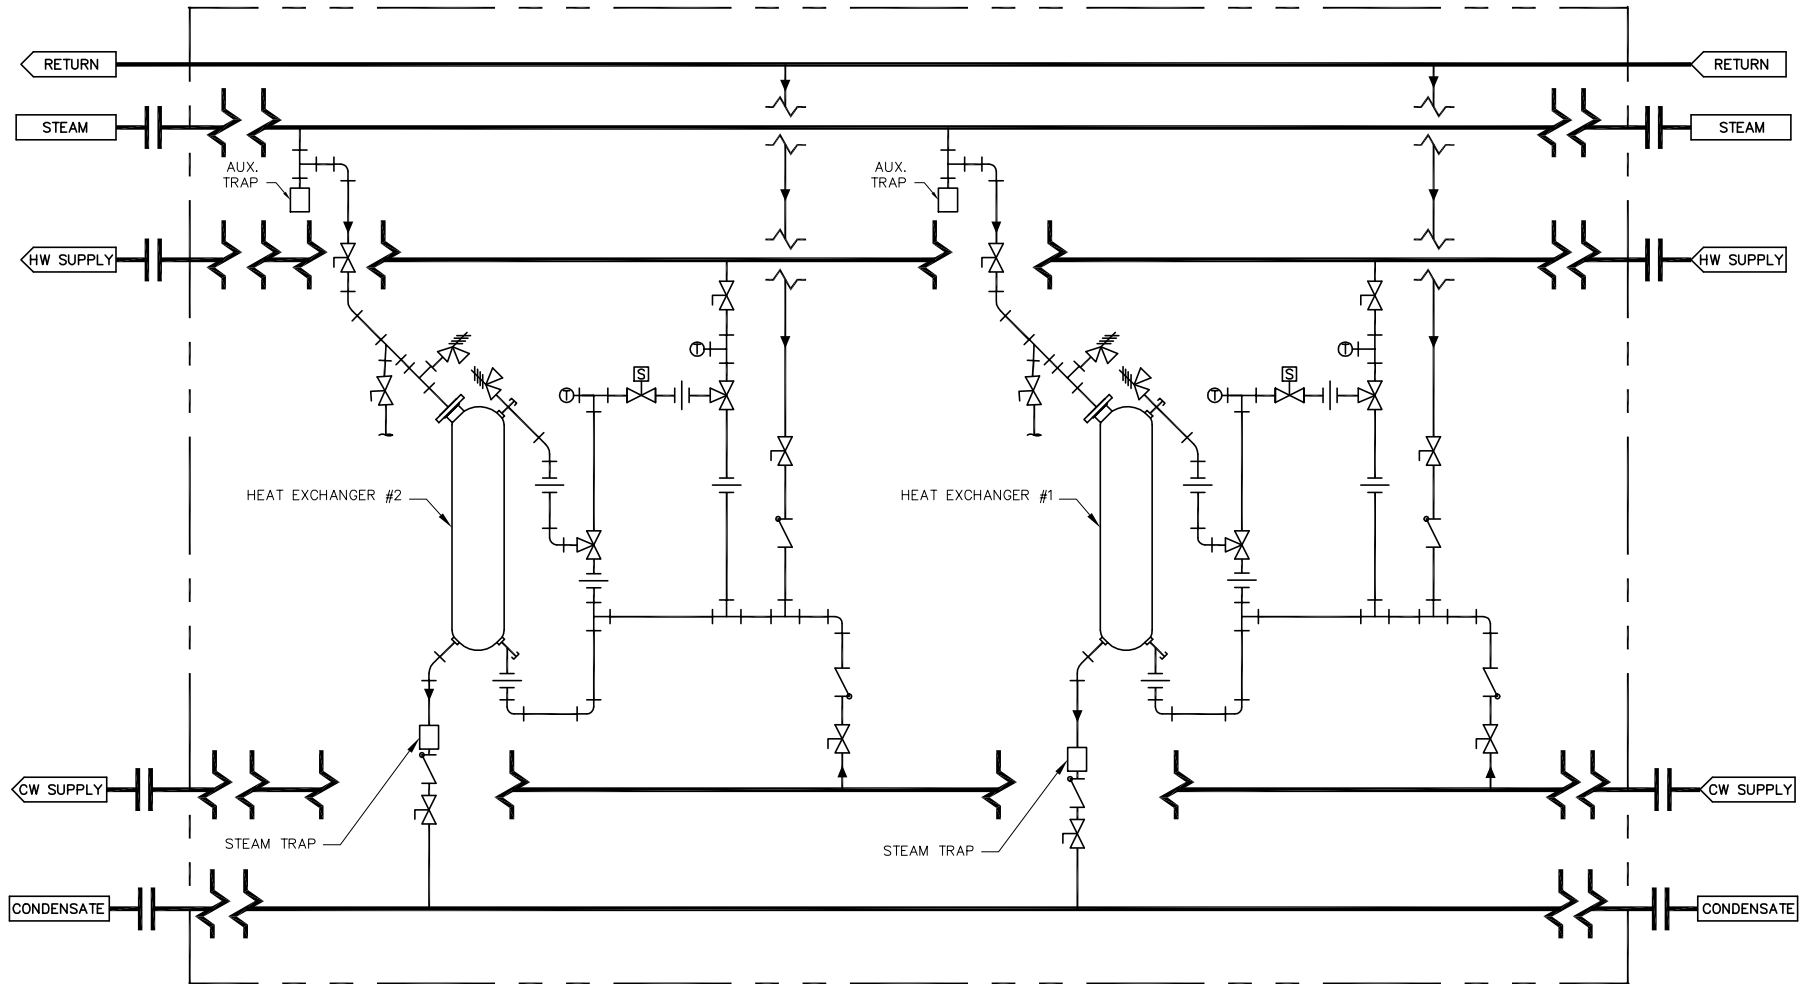

CSX COMMERCIAL INSTANTANEOUS STEAM WATER HEATER

REVERSE-FLOW PIPING DIAGRAM FOR TWO HEATERS

PVI INDUSTRIES, LLC
FORT WORTH, TEXAS 76111
(800) 784-8326