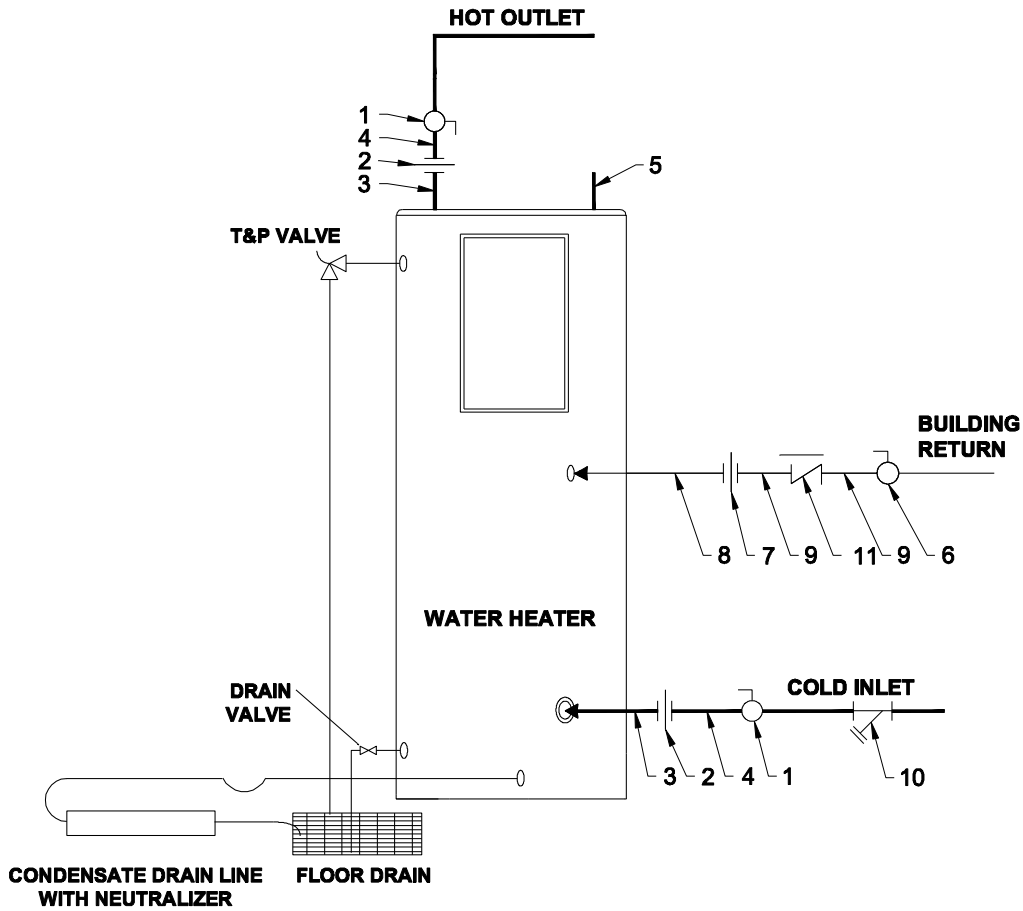

# Conquest® Gas Condensing Water Heater

Models CQT300 – CQT800 • AquaPLEX® Duplex Stainless Steel

143403 Kit, Installation 399-800 MBH AGC					
Part	Quantity	Size	Description	Location	PVI P/N
1	2	2"	Watts Isolation Valve - Ball	Cold inlet/hot outlet	122397
2	2	2"	Union brass	Cold inlet/hot outlet	321
3	2	2"	Pipe nipple brass, 2x6"	Cold inlet/hot outlet	6544
4	2	2"	Pipe nipple brass, 2x3"	Cold inlet/hot outlet	6542
5	1	1"	Dormont Gas Connector Hose	Gas inlet	143390
6	1	1"	Watts Isolation Valve - Ball	Building return	122394
7	1	1"	Union brass	Building return	6430
8	1	1"	Pipe nipple brass, 1x6"	Building return	6530
9	2	1"	Pipe nipple brass, 1x3"	Building return	6527
10	1	2"	Y-strainer brass	Cold inlet	143043
11	1	1"	Check Valve	Building return	123158